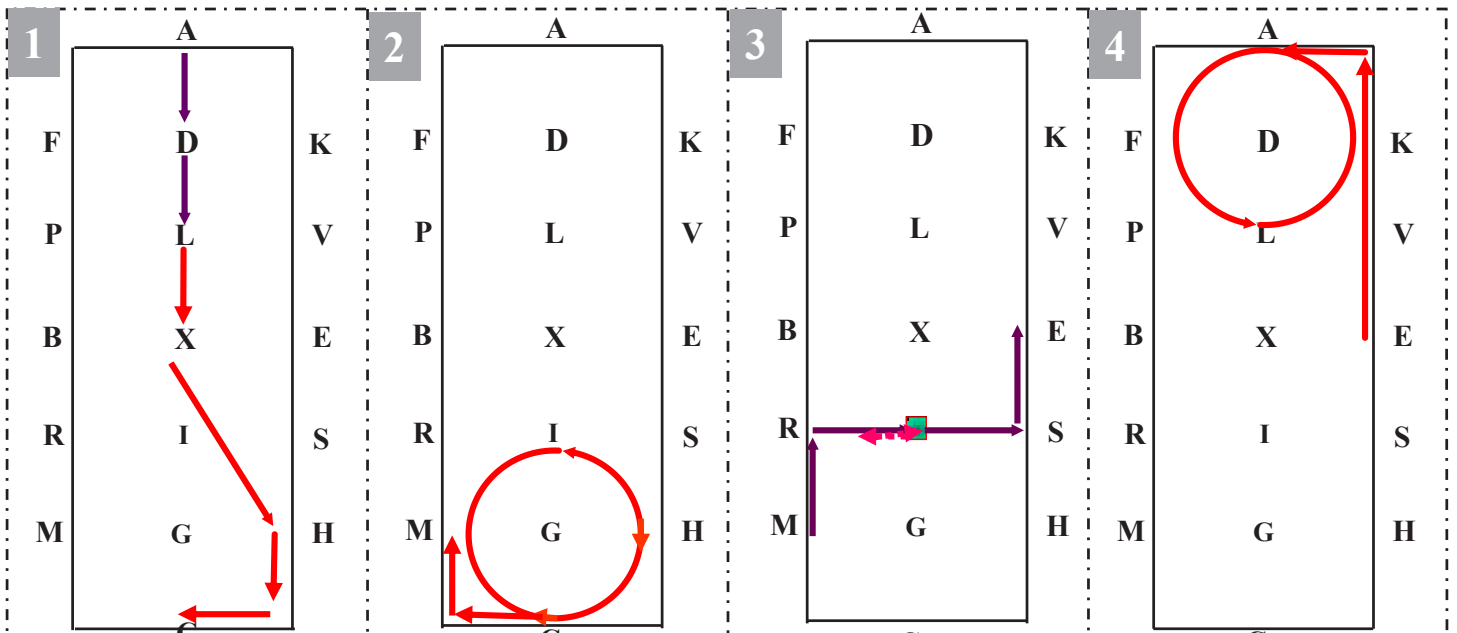

## INDOOR CARRIAGE DRIVING UK NOVICE PACES & PRECISION TEST 2015-2016

1	ADL LXHC	Enter at WALK Working Trot	Enter on a straight line. Transition to trot, rhythm, accuracy.
2	C C CM	Working Trot. Circle Right 15m, Working Trot	Transition. Impulsion, rhythm. Accuracy of figure
3	MRI I I ISE	Walk Halt, (front wheels/wheels on centre line) Rein Back 4 paces Walk	Active walk, Accurate halt. Straight rein back.
4	EVKA A A	Working Trot Working Trot Circle Left 15m.	Transitions. Impulsion, rhythm Accuracy of figure
5	AF FM MCH	Working Trot Deviation 5m Working Trot	Transition. Impulsion, rhythm. Accuracy of figure
6	HXF	Lengthened strides	Transition. Impulsion, rhythm. Quality of lengthening.
7	FA A AK	Working Trot Halt 5 seconds Working Trot	Transitions. Square halt, immobility.
8	K KH HC	Working Trot Deviation 5m Working Trot	Impulsion, rhythm. Accuracy of figure.
9	CA	Working Trot Serpentine 3 loops	Impulsion, rhythm Accuracy of figure
10	AKXIG G	Working Trot Halt – Salute	Impulsion, rhythm. Square halt.
		Leave Arena at working trot	(Not scored)

**1**  
ADL Walk  
LXHC Working Trot

**2**  
C Working Trot  
C Circle Right 15m  
CM Working Trot

**3**  
MRI Walk C  
I Halt (front wheels at centreline)  
I Rein back 4 paces  
ISE Walk

**4**  
EVKA Working Trot  
A Circle left 15m