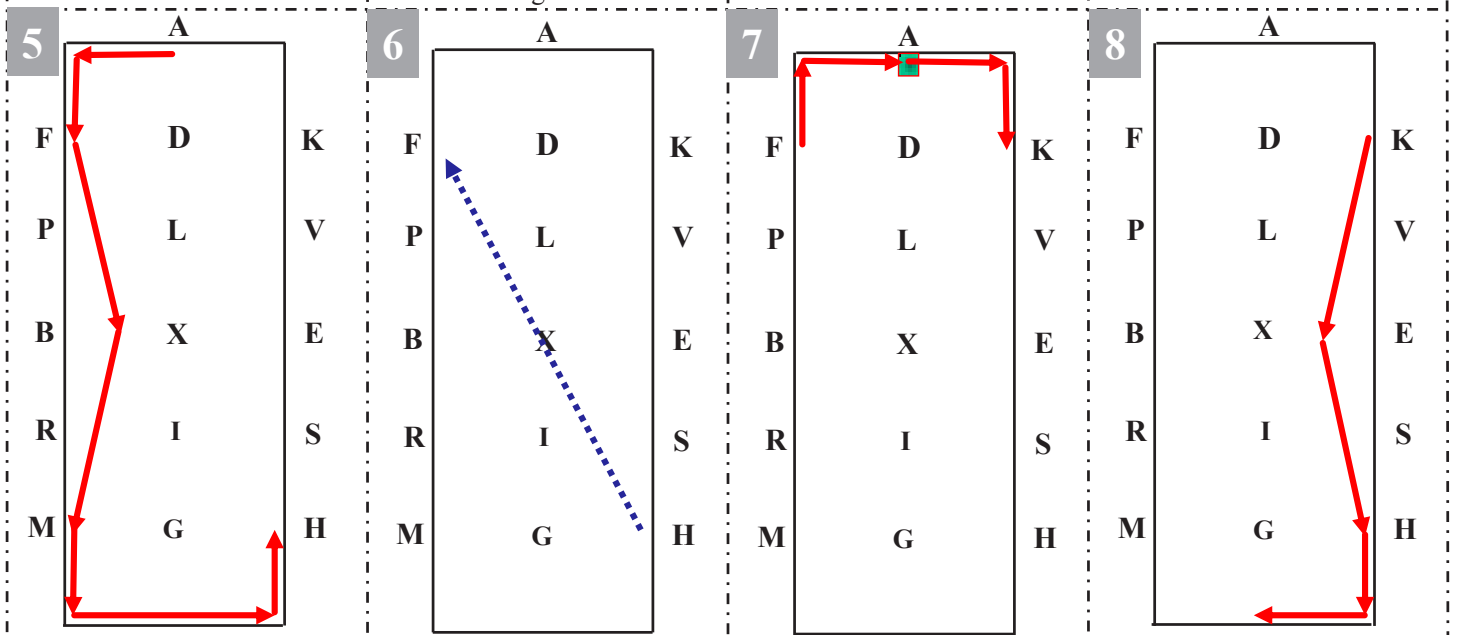

## INDOOR CARRIAGE DRIVING UK NOVICE PACES & PRECISION TEST 2015-2016

1	ADL LXHC	Enter at WALK Working Trot	Enter on a straight line. Transition to trot, rhythm, accuracy.
2	C C CM	Working Trot. Circle Right 15m, Working Trot	Transition. Impulsion, rhythm. Accuracy of figure
3	MRI I I ISE	Walk Halt, (front wheels/wheels on centre line) Rein Back 4 paces Walk	Active walk, Accurate halt. Straight rein back.
4	EVKA A A	Working Trot Working Trot Circle Left 15m.	Transitions. Impulsion, rhythm Accuracy of figure
5	AF FM MCH	Working Trot Deviation 5m Working Trot	Transition. Impulsion, rhythm. Accuracy of figure
6	HXF	Lengthened strides	Transition. Impulsion, rhythm. Quality of lengthening.
7	FA A AK	Working Trot Halt 5 seconds Working Trot	Transitions. Square halt, immobility.
8	K KH HC	Working Trot Deviation 5m Working Trot	Impulsion, rhythm. Accuracy of figure.
9	CA	Working Trot Serpentine 3 loops	Impulsion, rhythm Accuracy of figure
10	AKXIG G	Working Trot Halt – Salute	Impulsion, rhythm. Square halt.
		Leave Arena at working trot	(Not scored)

**1**  
ADL Walk  
LXHC Working Trot

**2**  
C Working Trot  
C Circle Right 15m  
CM Working Trot

**3**  
MRI Walk C  
I Halt (front wheels at centreline)  
I Rein back 4 paces  
ISE Walk

**4**  
EVKA Working Trot  
A Circle left 15m